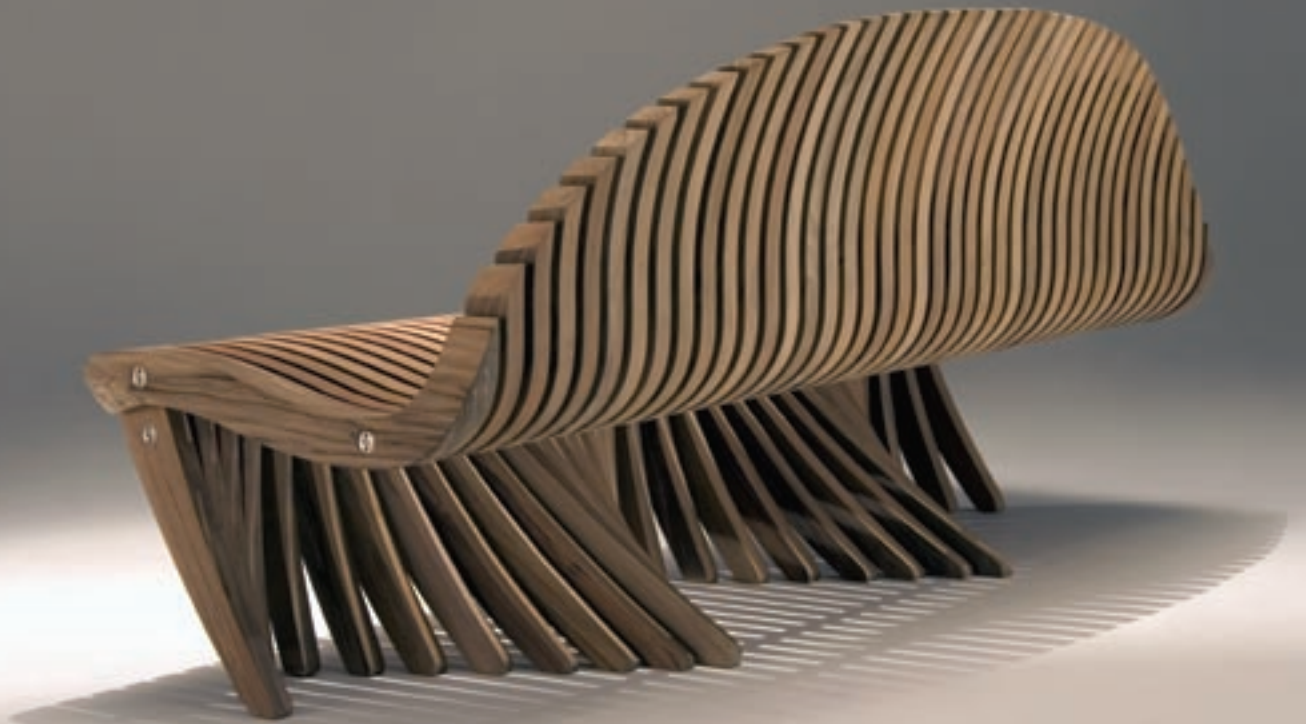

D I A M O N D T E A K

Top: Spirit Song Wing, Curved (77")
Middle: Spirit Song Bench, S/S (90")
Bottom: Spirit Song Bench, W/W (124")

What if furniture could be beautiful, comfortable, and durable beyond all expectation? INTRODUCING SPIRIT SONG...Golden teak and shimmering stainless steel blend together in a timeless elegance of strength and stability. This exquisite line of heirloom furniture can be combined in countless arrangements for both indoor and outdoor use. Each design in the collection is a work of art, with graceful, elegant curves crafted by the team of Tiffany and Tiffany. This beautiful furniture graces gardens, fine homes, snowy mountaintop retreats, and tropical island resorts. Its comfort and strength have enriched university campuses, national museums, and corporate parks. The functional durability and aesthetic character of the Spirit Song Collection will soar above your expectations.

Spirit Song Bench, Custom S-Curve

THE SPIRIT SONG COLLECTION IS THE VERY ESSENCE OF FUNCTIONAL ART.

Imbued with a sense of adventure, this beautiful furniture defines high style, supreme comfort, and fine craftsmanship. Born of an articulated need and built upon a series of abstractions, each piece of this furniture is a vision fully realized. Inspired by a thirty-year history of collaboration, designers Barbara and Robert Tiffany have brought their creative process to a peak in the Spirit Song Collection. Their remarkable teak furniture designs embody innovation, function, and a unique artistic vision.