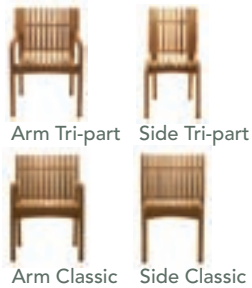

Small base/
glass top

Large base/
glass top

Glass top

Wood top

Glass top

Extension top

With center insert option

Arm Tri-part

Side Tri-part

Arm Classic

Side Classic

Chair

Ottoman

Coffee Table

Chaise Lounge

Tables